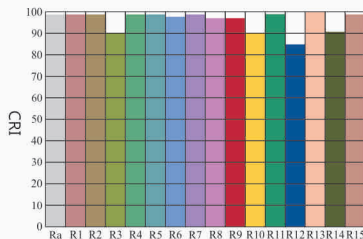

## CRI Comparison Charts of A19 Lamps

- Ra97 Incandescent Lamp Spectrum

- CIVILIGHT Ra97 LED Lamp Spectrum

- Typical Ra80 LED Lamp Spectrum

R1-R8 are Pastel Colors  
R9-R12 are Saturated Colors  
R13-R15 are Earth Tone Colors