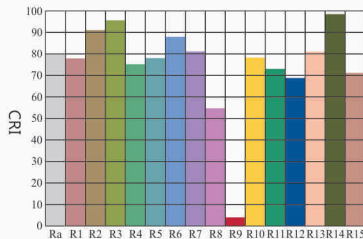

## CRI Comparison Charts of A19 Lamps

- Ra97 Incandescent Lamp Spectrum

- CIVILIGHT Ra97 LED Lamp Spectrum

- Typical Ra80 LED Lamp Spectrum

R1-R8 are Pastel Colors  
R9-R12 are Saturated Colors  
R13-R15 are Earth Tone Colors