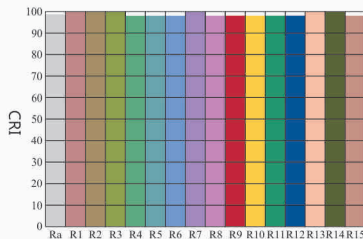

## CRI Comparison Charts of A19 Lamps

- Ra97 Incandescent Lamp Spectrum

- CIVILIGHT Ra97 LED Lamp Spectrum

- Typical Ra80 LED Lamp Spectrum

R1-R8 are Pastel Colors  
R9-R12 are Saturated Colors  
R13-R15 are Earth Tone Colors