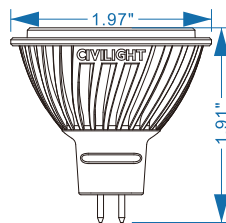

Architectural 7W HALELED MR16 350LM Dimmable

CIVILIGHT®

Features

- CRI 95, R9=80
- 99% of halogen lighting effect
- CIVILIGHT patented HALELED design
- Glare-free
- UL and RoHS compliant
- 35W halogen lamp equivalent
- 80% energy saving
- Smooth dimming
- For use in outdoor landscape lighting fixtures that are fully enclosed

Applications

- Ambient and accent lighting
- Recessed downlight
- Track lighting

Part No.	HALED DMR16 KP01P7-23565	HALED DMR16 KP01P7-23566	HALED DMR16 WP01P7-23567	HALED DMR16 WP01P7-23568	HALED DMR16 NP01P7-23569	HALED DMR16 NP01P7-23570
Wattage (W)	7	7	7	7	7	7
HALOGEN Equivalent (W)	35	35	35	35	35	35
Dimmable	Yes	Yes	Yes	Yes	Yes	Yes
Socket	GU5.3	GU5.3	GU5.3	GU5.3	GU5.3	GU5.3
Lumens (lm)	350	350	350	350	350	350
Luminous Intensity (cd)	1600	900	1600	900	1600	900
PF	0.95	0.95	0.95	0.95	0.95	0.95
CCT (K)	2700	2700	3000	3000	4000	4000
CRI (Ra)	95	95	95	95	95	95
Voltage (V)	12	12	12	12	12	12
Current (A)	0.58	0.58	0.58	0.58	0.58	0.58
Frequency (Hz)	50/60	50/60	50/60	50/60	50/60	50/60
Beam Angle (deg)	25°	40°	25°	40°	25°	40°
Lifespan (hrs)	25000	25000	25000	25000	25000	25000
Working Temperature (°C)	-20-40	-20-40	-20-40	-20-40	-20-40	-20-40
Storage Temperature (°C)	-40-80	-40-80	-40-80	-40-80	-40-80	-40-80
Weight (ounces)	1.48	1.48	1.48	1.48	1.48	1.48